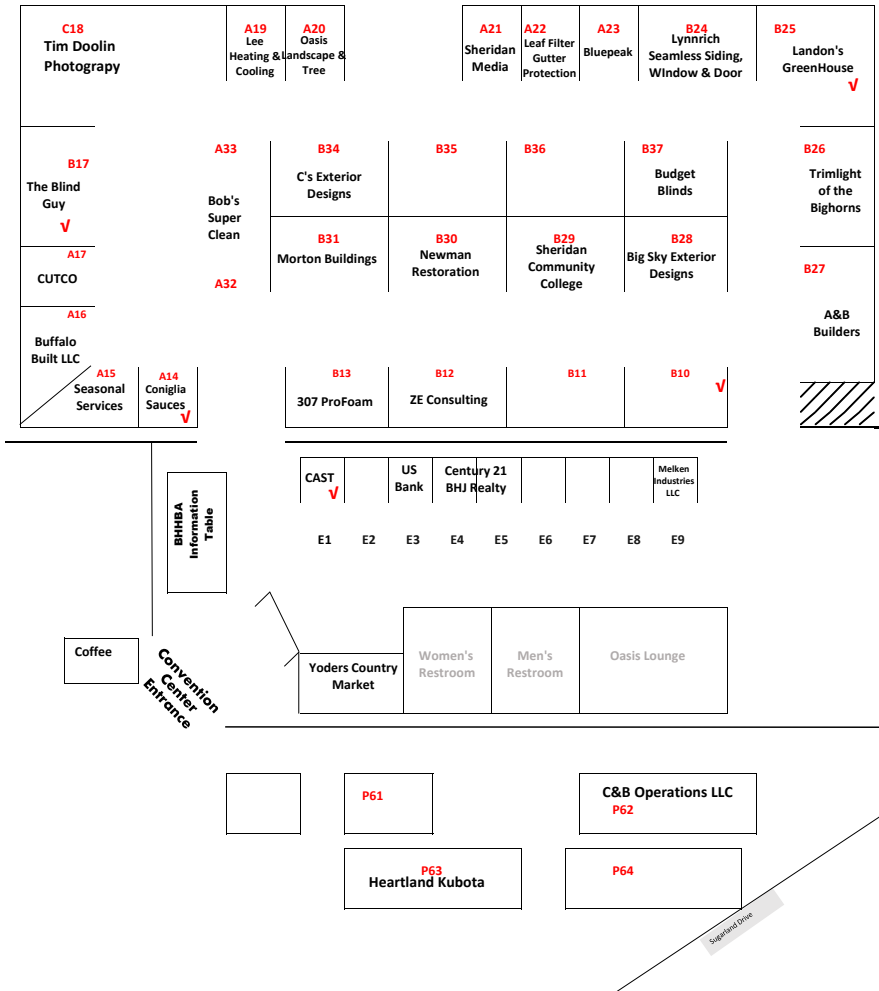

Sheridan-Convention Center

The Atrium

Sheridan-Convention Center

✓ = Red check mark indicates a Validation Booth

sponsored in part by:

— — — — —

— — — — —