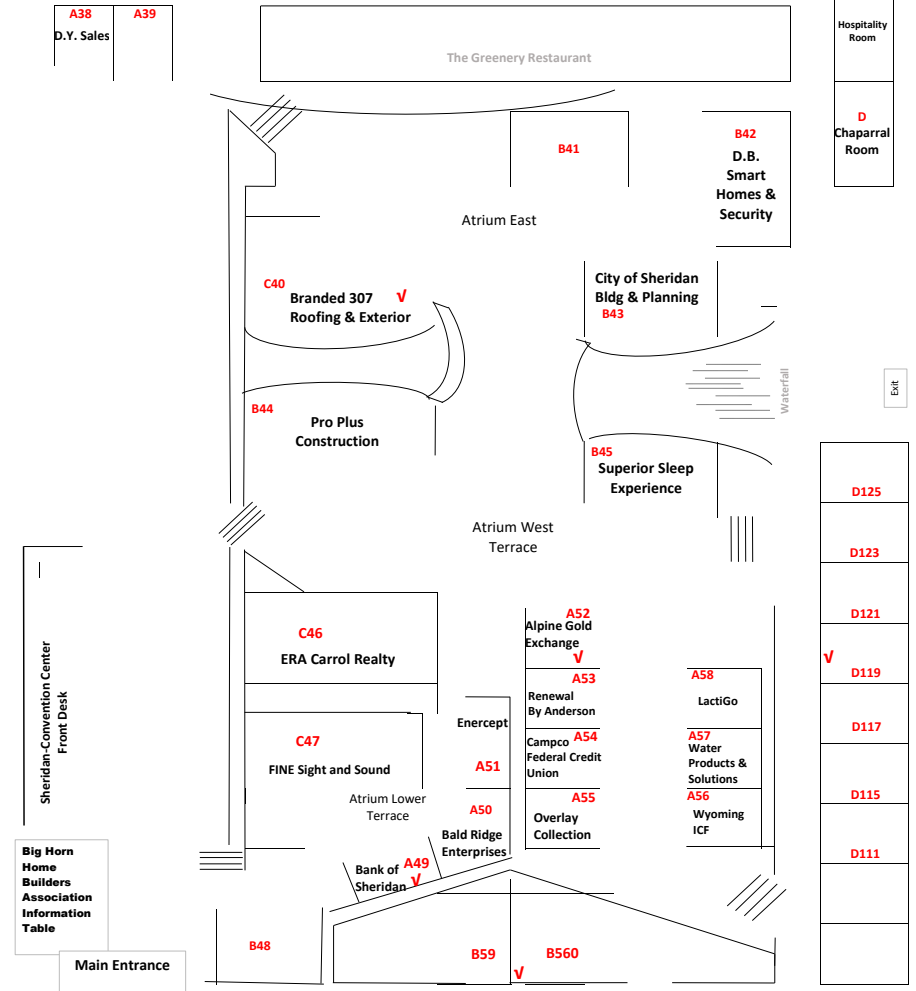

Sheridan-Convention Center

The Atrium

Sheridan-Convention Center

✓ = Red check mark indicates a Validation Booth

sponsored in part by:

— — — — —

— — — — —