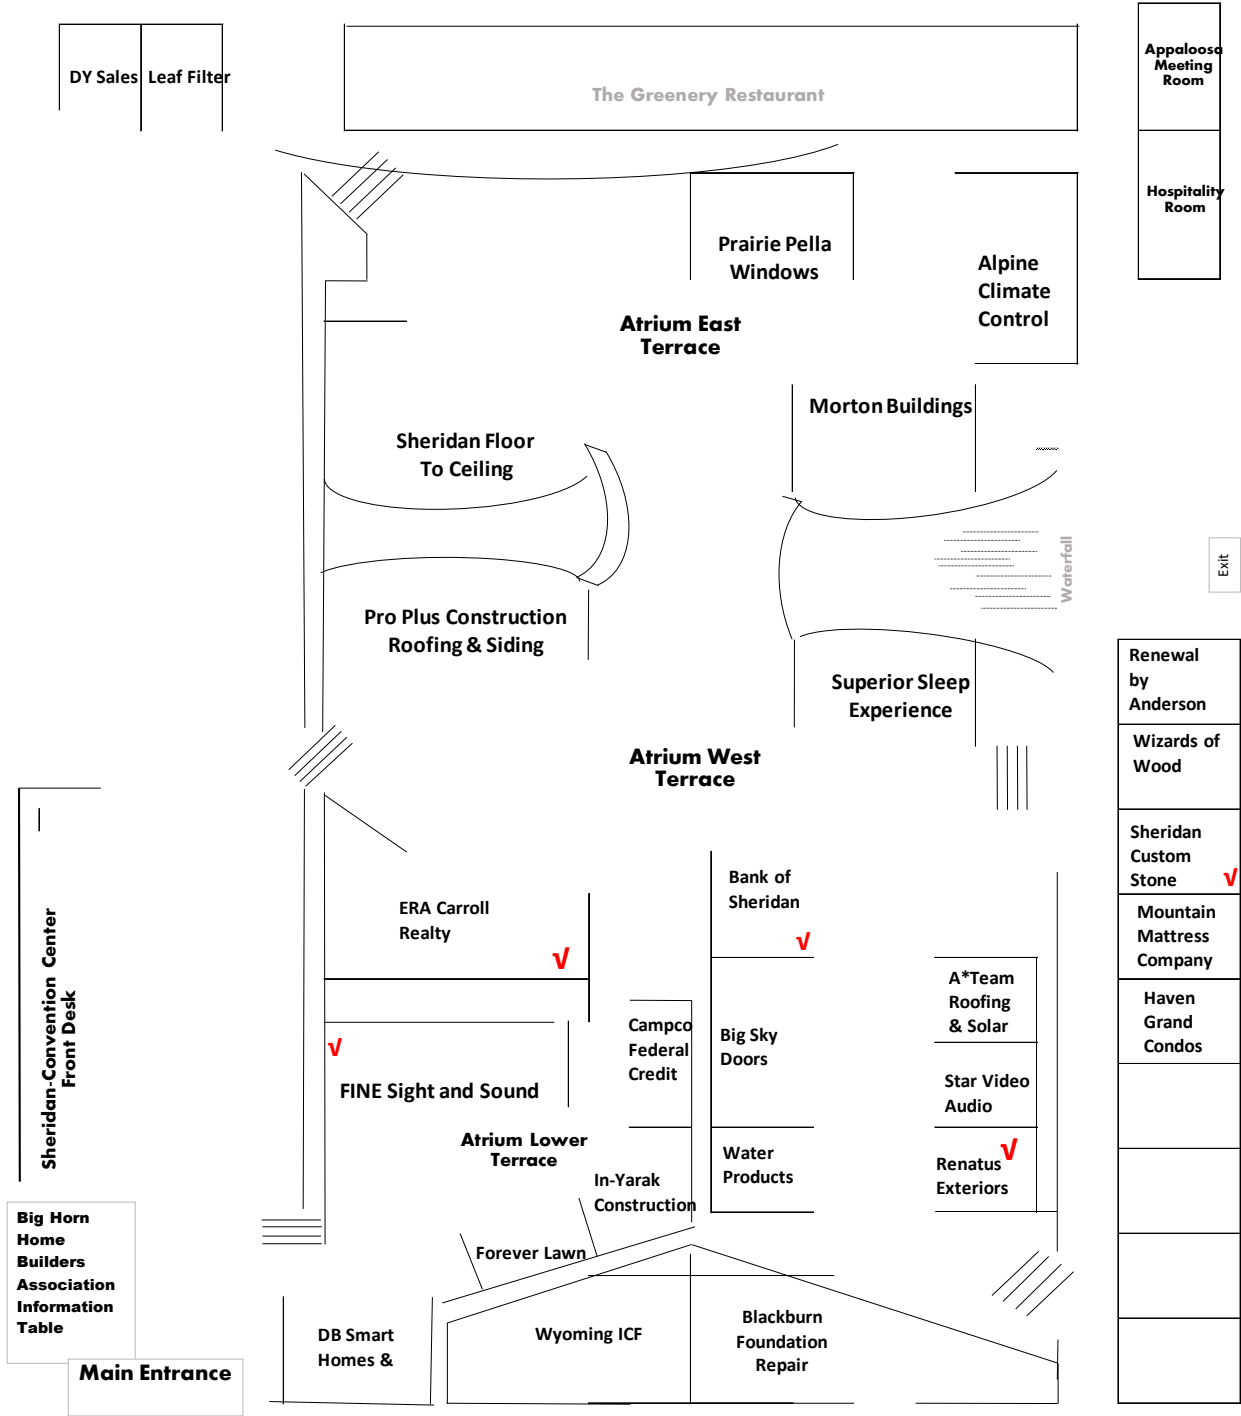

Sheridan-Convention Center

Superland Drive

The Atrium

Sheridan-Convention Center

✓ = Red check mark indicates a Validation Booth

sponsored in part by:

FIRST FEDERAL
Celebrating 90 Years
BANK & TRUST