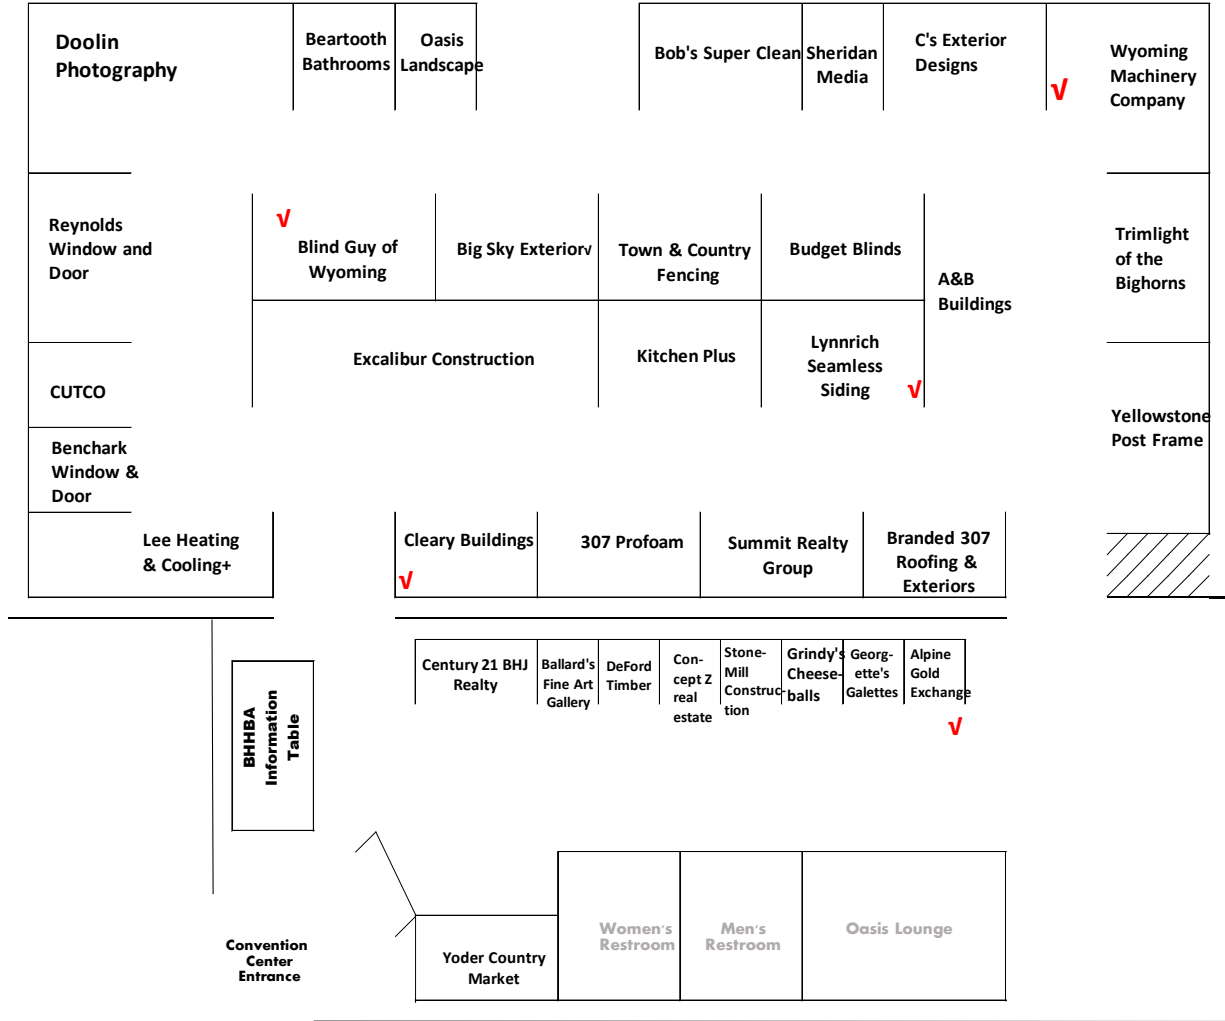

Sheridan-Convention Center

Superland Drive

The Atrium

Sheridan-Convention Center

✓ = Red check mark indicates a Validation Booth

sponsored in part by:

FIRST FEDERAL
Celebrating 90 Years
BANK & TRUST