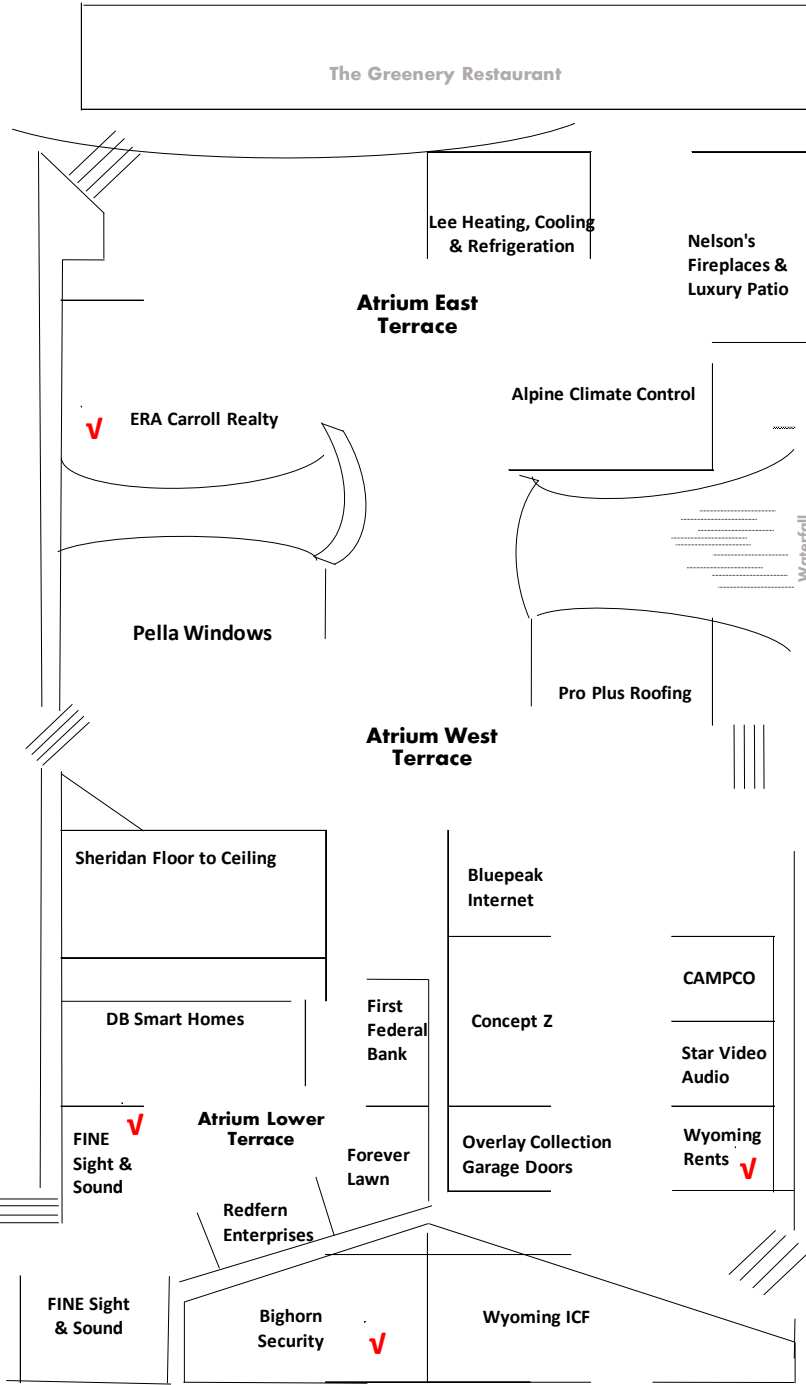

Convention Center Entrance

Yoder's Country Market	Women's Restroom	Men's Restroom	Oasis Lounge
------------------------	------------------	----------------	--------------

- Raffle Prize
- Wyoming Rents
- Craftco Greenhouse
- Heartland Kubota
- C & B Equipment

Superland Drive

The Atrium

Sheridan-Convention Center

307 Prints
 Habitat For Humanity
 ✓

Hospitality Room
 D Chaparral Room

Exit

Sheridan Custom Stone ✓
 Wizards of Wood
 Renewal by Anderson
 D119
 D117
 D115
 D111
 D109

Sheridan-Convention Center Front Desk

Big Horn Home Builders Association Information Table

Main Entrance

✓ = Red check mark indicates a Validation Booth

sponsored in part by:

FIRST FEDERAL
 BANK & TRUST
 www.firstfederal.bank