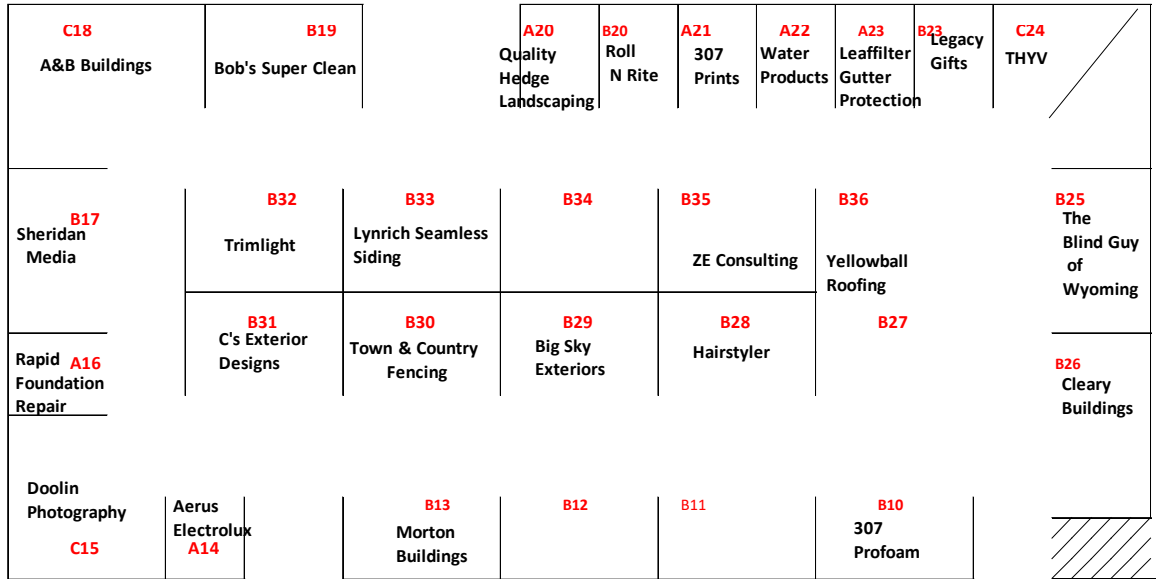

Sheridan-Convention Center

The Atrium

Sheridan-Convention Center

V = Red check mark indicates a Validation Booth

sponsored in part by: