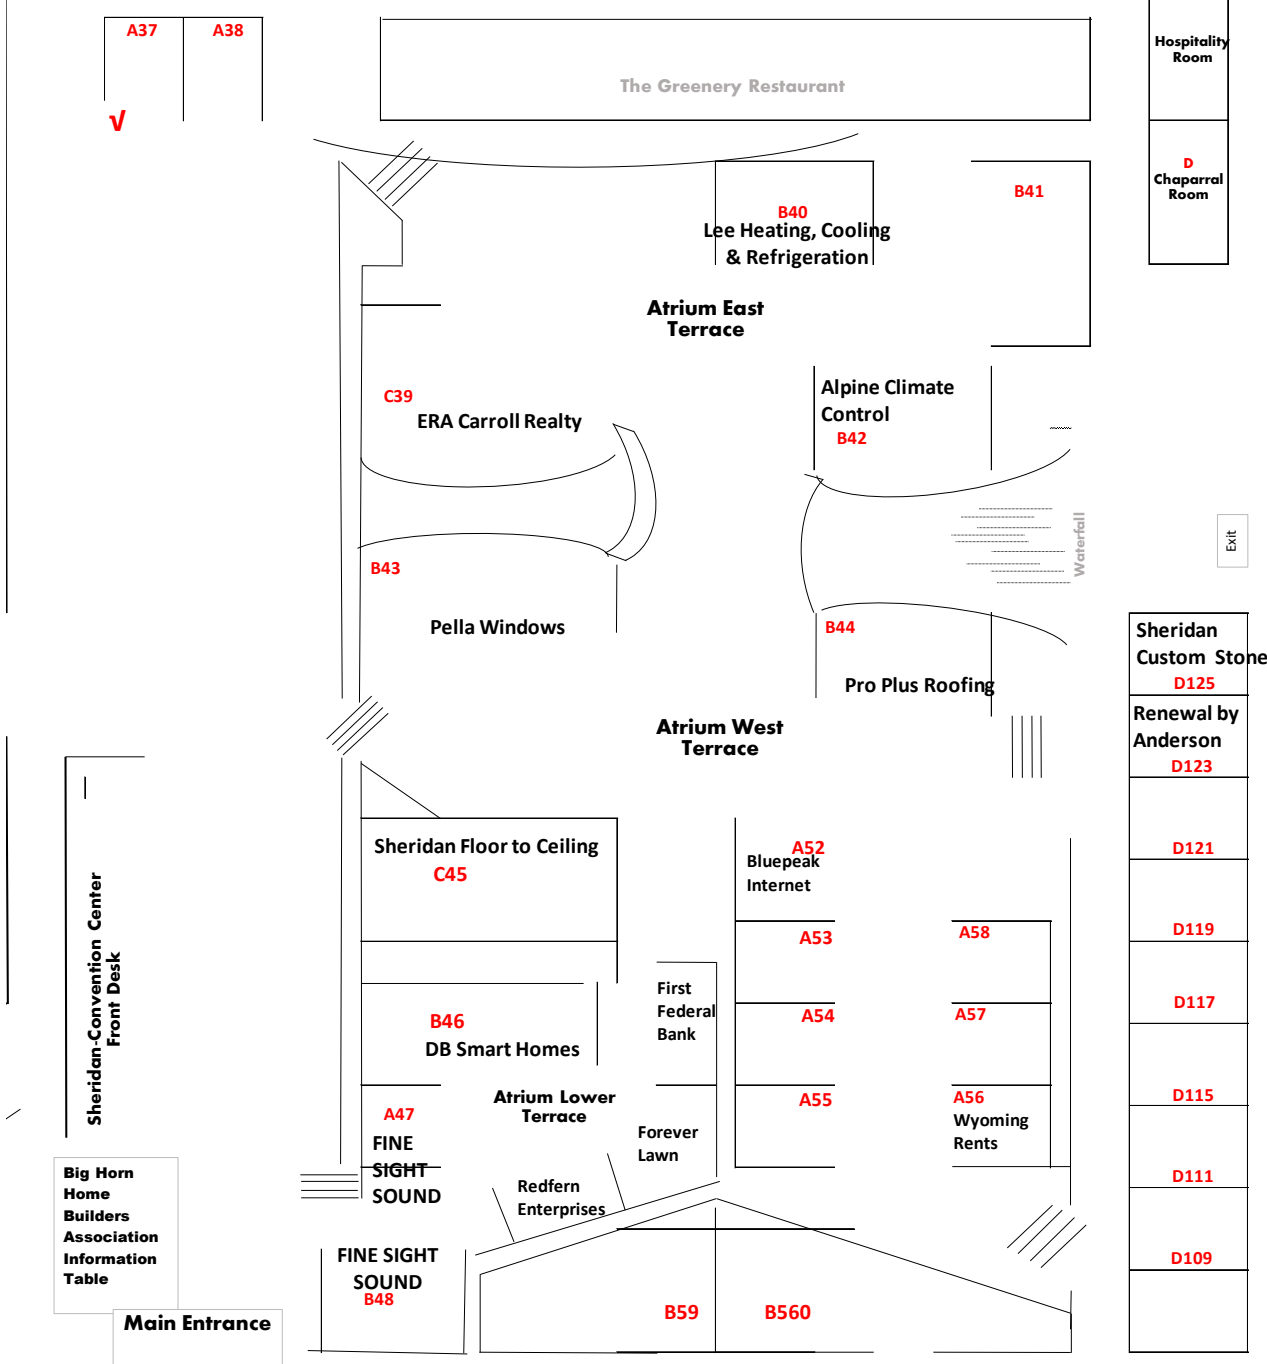

Sheridan-Convention Center

The Atrium

Sheridan-Convention Center

V = Red check mark indicates a Validation Booth

sponsored in part by: