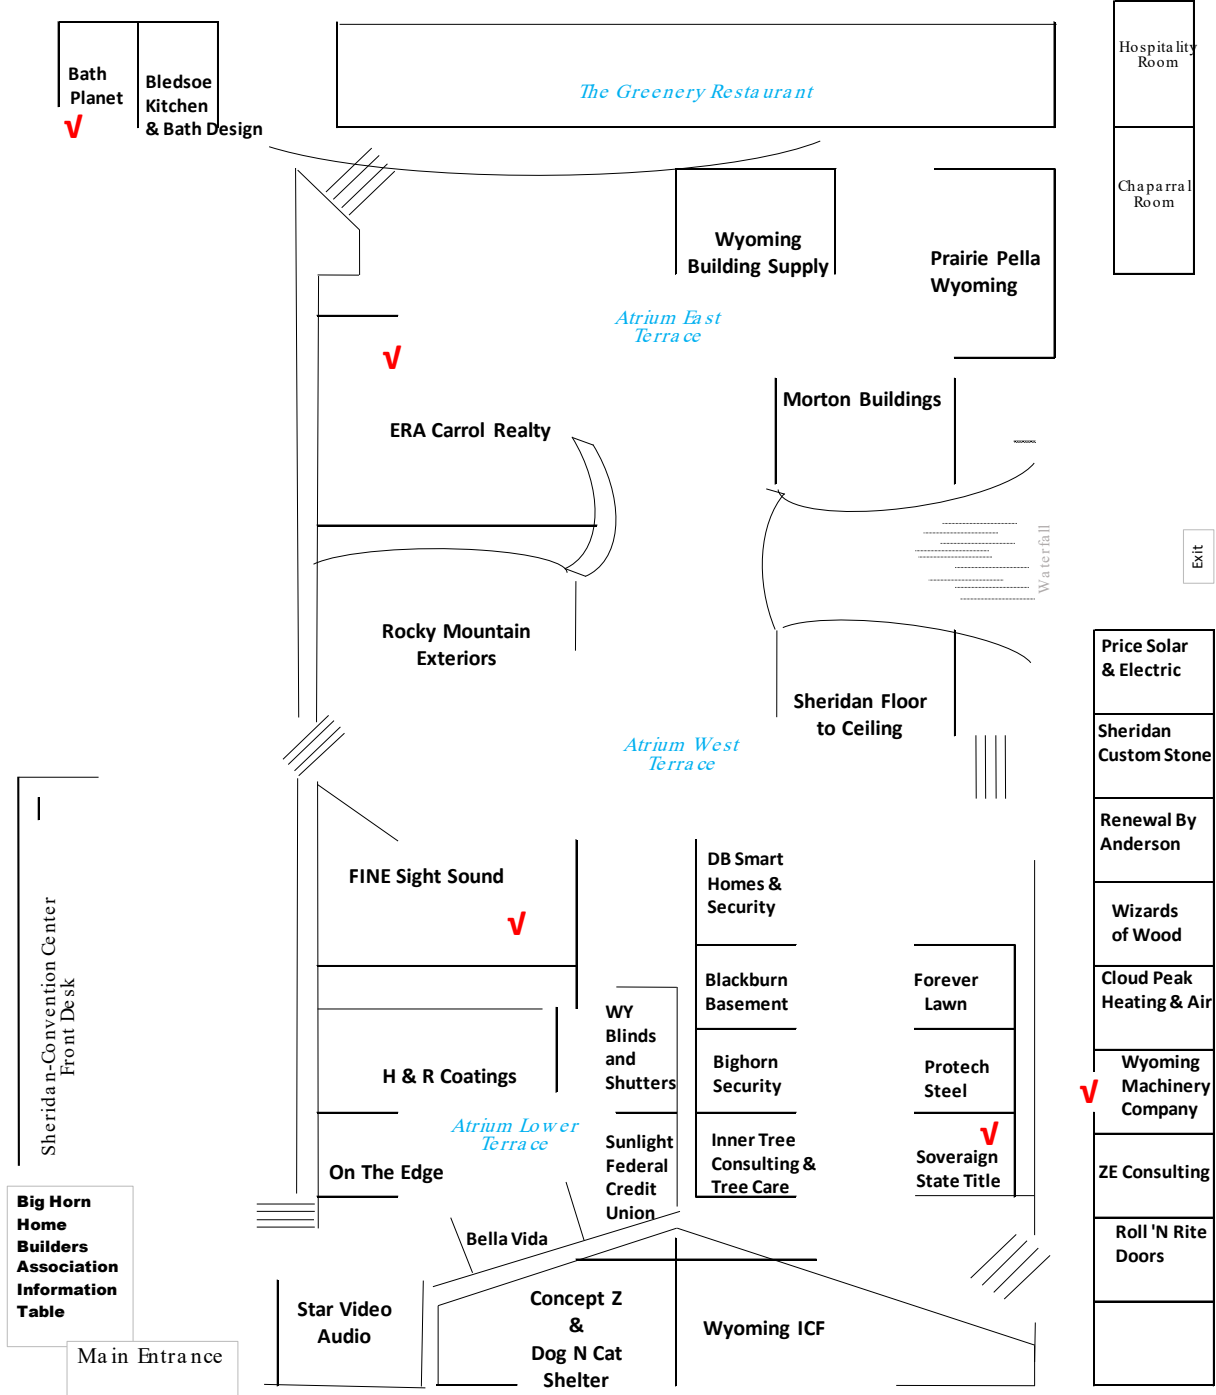

The Atrium

Sheridan-Convention Center