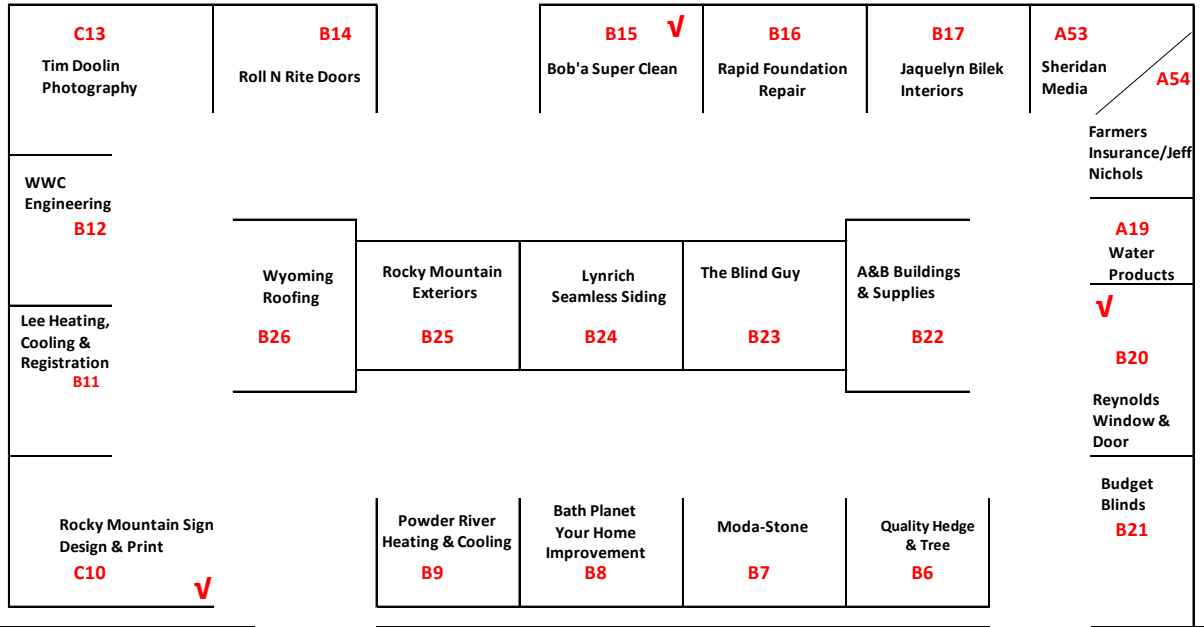

Holiday Inn

# Sheridan-Convention Center

## Conference Room and Hallway

## The Atrium

Presented in part by

Builder Wall

Restroom Entrance

Sheridan-Convention Center Front Desk

Big Horn Home Builders Association Information Table

Main Entrance

✓ = Red check mark indicates a Validation Booth