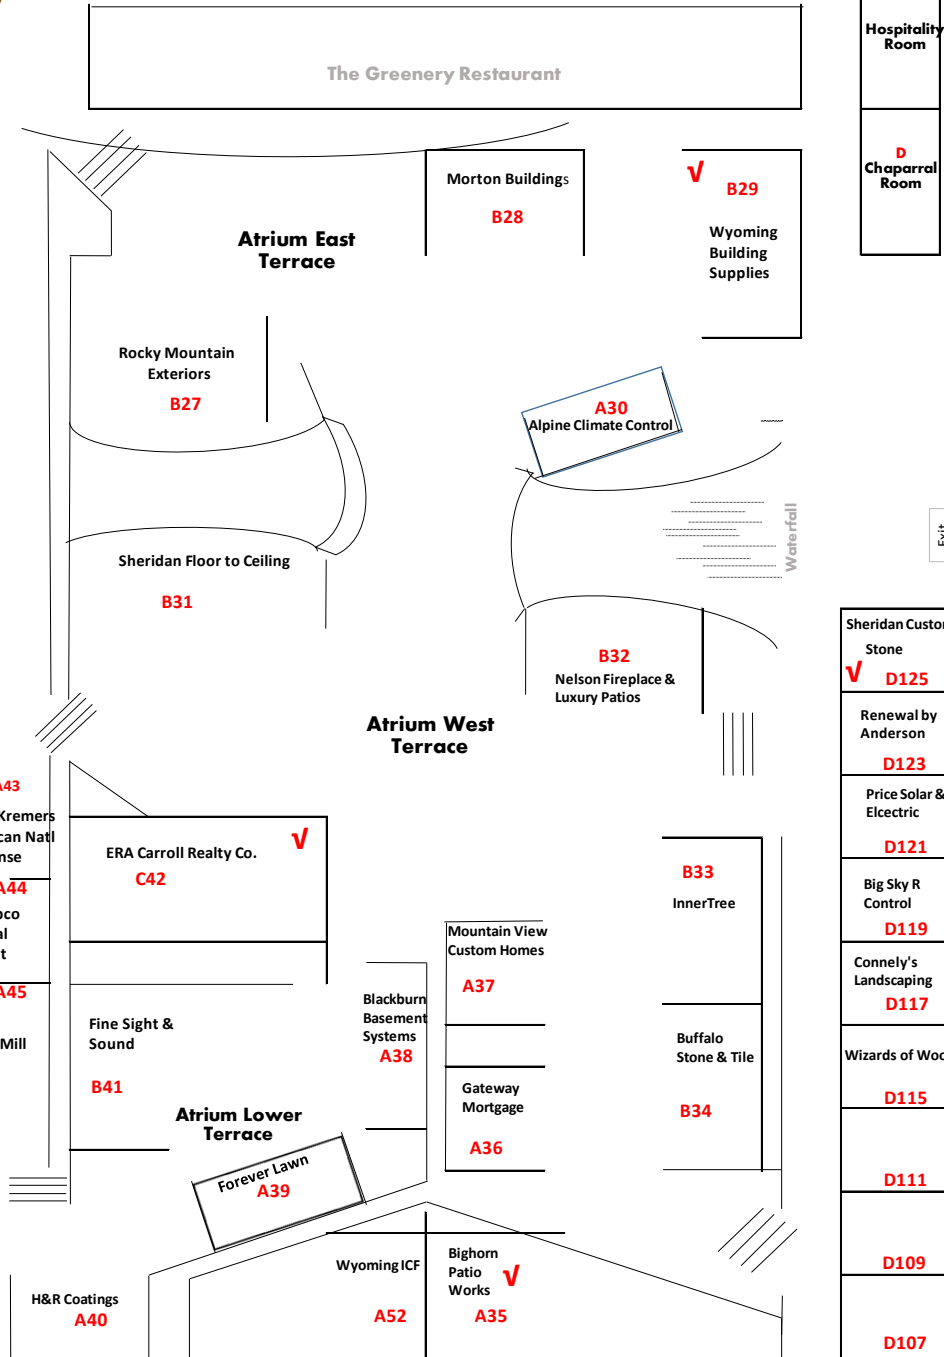

Holiday Inn

## Conference Room and Hallway

## The Atrium

Presented in part by

Builder Wall

Restroom Entrance

Sheridan-Convention Center Front Desk

Big Horn Home Builders Association Information Table

Main Entrance

✓ = Red check mark indicates a Validation Booth